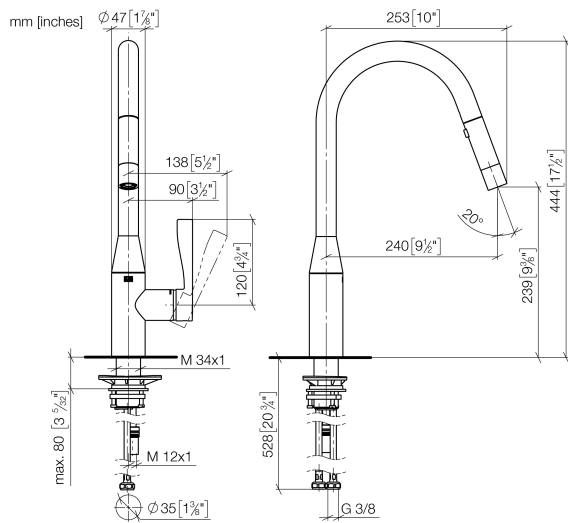

33 870 895

- 240mm projection
- pivotable spout 360°
- Optional swivel limiter available with swivel limiter set 12 821 970 90
- laminar and spray flow
- height of mixer 444 mm
- height up to laminar flow regulator 240 mm
- hole diameter 35 mm
- 1800 mm metal shower hose
- sprayface with anti-scaling system
- max. flow 10.4 l/min at 3 bar flow pressure
- lead-free
- This product can help a building meet the requirements of Green Building Rating Systems, e.g. LEED®, BREEAM®, DGNB

**Recommended miscellaneous**

**Swivel limitation set -** 12 821 970 90

**Recommended miscellaneous**

**Strainer waste with control handle - Chrome** 10 712 970-00

**Recommended miscellaneous**

**Dispenser without rosette - Chrome** 82 424 970-00

33 870 895

**Flow rate chart**

**Certificates**

Belgaqua\_21-027- LGA\_28657. GDV\_0400314.  
27\_3.

33 870 895

Spare parts list

No.	Item Number	Name	Quantity used	Delivery time
1	90 12 11 148 00-00	shower	1	10
2	04 30 02 120 00-00	hose	1	10
3	90 28 22 302 00-00	spout	1	10
4	09 28 10 160 90	ring	1	2
5	09 28 10 162 90	ring	1	2
6	09 28 10 161 90	ring	1	2
7	90 15 05 064 00 90	cartridge	1	2
8	09 23 10 072 90	nut	1	60
9	09 14 10 190 90	seal	1	2
10	09 28 30 030-00	cover	1	10
11	09 20 89 020-00	handle	1	10
12	90 31 11 063 00 90	pin	1	2
13	90 31 20 087 00-00	plug	1	10
14	04 30 04 101 00 90	hose	2	2
15	04 28 20 067 00 90	pipe	1	2
16	04 30 11 040 00 90	fixing set	1	2
17	09 20 93 056 90	insert	1	2
18	90 24 03 253 00 90	adaptor	1	2
19	09 30 03 038 90	hose	1	2
20	04 21 50 010 00 90	accessories	1	2
21	90 30 09 031 00 90	key	1	2